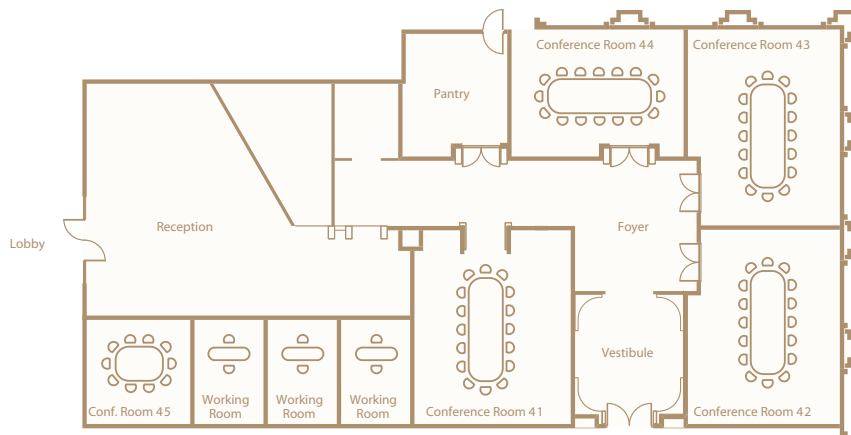

Level 1 - Conference Centre

Type of room / level	Size m2	Length	Width	Meeting	U-shape	Theatre	Classroom	Dinner	Cocktail
Auditorium	3000					1200			
Ballroom	2183	59	37			2000	1450	1500	2000
Ballroom Section 1	703	19	37			670	500	480	670
Ballroom Section 2	740	20	37			670	500	490	670
Ballroom Section 3	740	20	37			670	500	490	670
Conference Centre									
Conference Room 1					12				
Conference Room 2					12				
Conference Room 3+Lounge					20				
Conference Room 4				14					
Conference Room 5					12 hollow square				
Conference Room 6					17				
Conference Room 7				14					
Meeting Room 1/divis. in 2	153	17	9			140	100	100	150

Business Centre and Level 3 - Island Centre

Type of room / level	Size m2	Length	Width	Meeting	U-shape	Theatre	Classroom	Dinner	Cocktail
Conference Room 51					16 hollow square				
Conference Room 52					18 hollow square				
Conference Room 53					18 hollow square				
Conference Room 54				14					
Conference Room 55				6					
3 Office Suites/2 persons each									

Type of room / level	Size m2	Length	Width	Meeting	U-shape	Theatre	Classroom	Dinner	Cocktail
Meeting Room 31/divis. in 2	150					140	100	100	150
Conference Room 31				22					
Conference Room 32				22					

Level 4 - Emirates Centre

Type of room / level	Size m2	Length	Width	Meeting	U-shape	Theatre	Classroom	Dinner	Cocktail
Conference Room 41				16					
Conference Room 42				16					
Conference Room 43				16					
Conference Room 44					20				
Conference Room 45					17				
Conference Room 46					20				
Meeting Room 41	150	15	10			140	100	100	150
Meeting Room 42	90	10	9			80	60	70	90