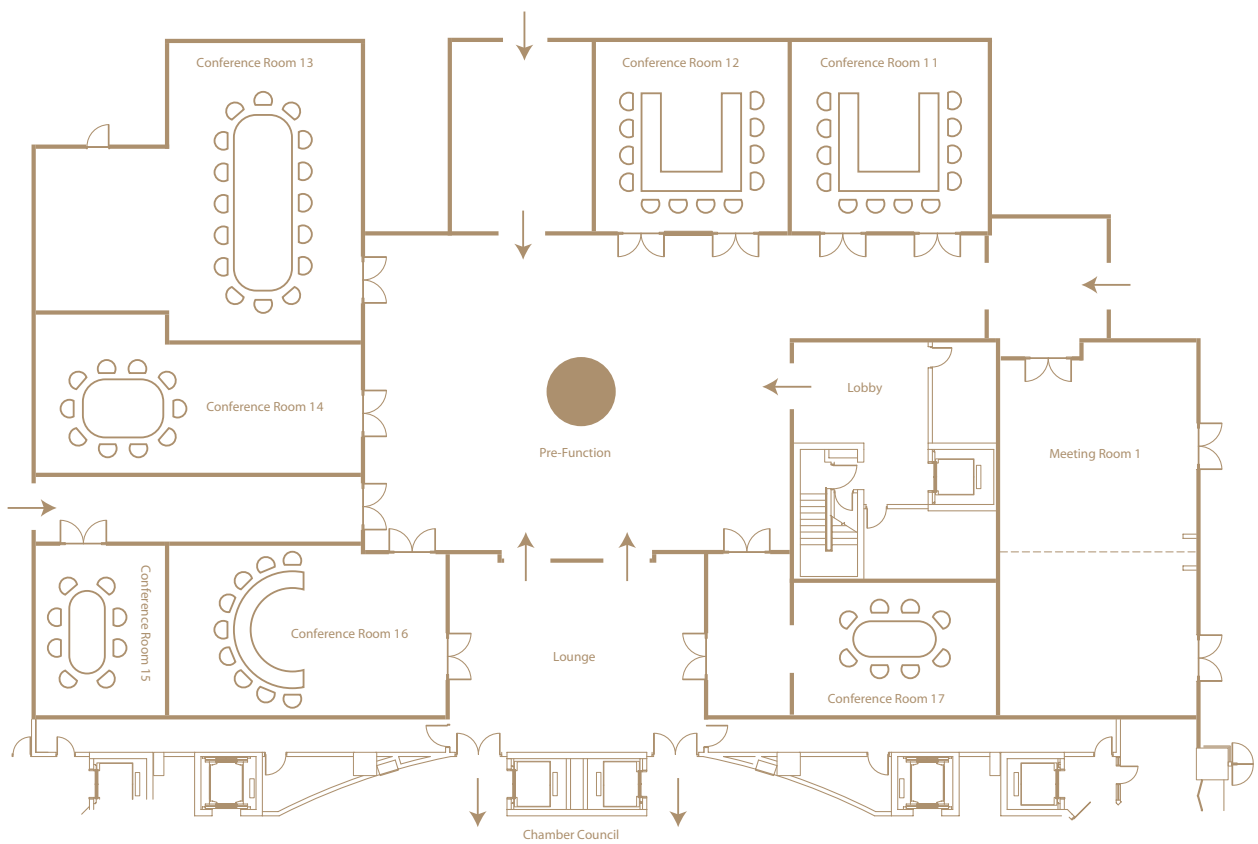

Level 1 - Conference Centre

Type of room / level	Size m2	Length	Width	Meeting	U-shape	Theatre	Classroom	Dinner	Cocktail
Auditorium	3000					1200			
Ballroom	2183	59	37			2000	1450	1500	2000
Ballroom Section 1	703	19	37			670	500	480	670
Ballroom Section 2	740	20	37			670	500	490	670
Ballroom Section 3	740	20	37			670	500	490	670
Conference Centre									
Conference Room 1					12				
Conference Room 2					12				
Conference Room 3+Lounge					20				
Conference Room 4				14					
Conference Room 5					12 hollow square				
Conference Room 6					17				
Conference Room 7				14					
Meeting Room 1/divis. in 2	153	17	9			140	100	100	150

Business Centre and Level 3 - Island Centre

Type of room / level	Size m2	Length	Width	Meeting	U-shape	Theatre	Classroom	Dinner	Cocktail
Conference Room 51					16 hollow square				
Conference Room 52					18 hollow square				
Conference Room 53					18 hollow square				
Conference Room 54				14					
Conference Room 55				6					
3 Office Suites/2 persons each									

Type of room / level	Size m2	Length	Width	Meeting	U-shape	Theatre	Classroom	Dinner	Cocktail
Meeting Room 31/divis. in 2	150					140	100	100	150
Conference Room 31				22					
Conference Room 32				22					

Level 4 - Emirates Centre

Type of room / level	Size m2	Length	Width	Meeting	U-shape	Theatre	Classroom	Dinner	Cocktail
Conference Room 41				16					
Conference Room 42				16					
Conference Room 43				16					
Conference Room 44					20				
Conference Room 45					17				
Conference Room 46					20				
Meeting Room 41	150	15	10			140	100	100	150
Meeting Room 42	90	10	9			80	60	70	90