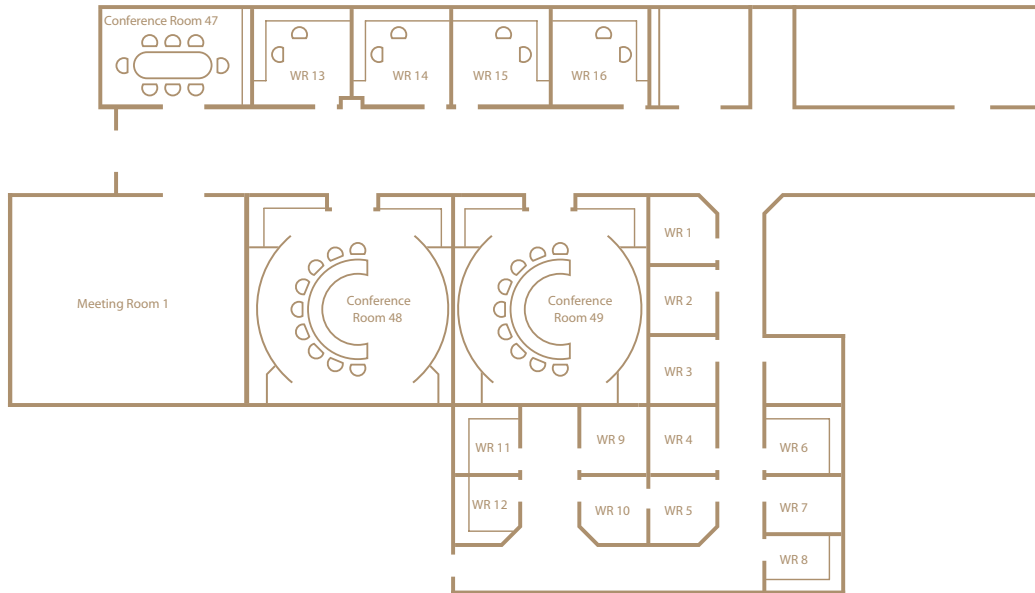

Media Centre

16 Office Suites for 2 persons each

Type of room / level	Size m2	Length	Width	Meeting	U-shape	Theatre	Classroom	Dinner	Cocktail
Conference Room 47				10					
Conference Room 48					15 round table				
Conference Room 49					15 round table