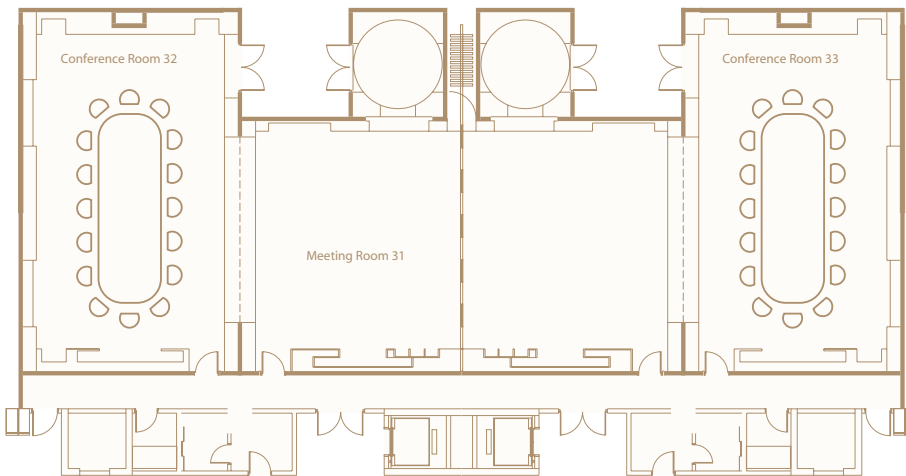

Level 1 - Conference Centre

Type of room / level	Size m2	Length	Width	Meeting	U-shape	Theatre	Classroom	Dinner	Cocktail
Auditorium	3000					1200			
Ballroom	2183	59	37			2000	1450	1500	2000
Ballroom Section 1	703	19	37			670	500	480	670
Ballroom Section 2	740	20	37			670	500	490	670
Ballroom Section 3	740	20	37			670	500	490	670
Conference Centre									
Conference Room 1					12				
Conference Room 2					12				
Conference Room 3+Lounge					20				
Conference Room 4				14					
Conference Room 5					12 hollow square				
Conference Room 6					17				
Conference Room 7				14					
Meeting Room 1/divis. in 2	153	17	9			140	100	100	150

Business Centre and Level 3 - Island Centre

Type of room / level	Size m2	Length	Width	Meeting	U-shape	Theatre	Classroom	Dinner	Cocktail
Conference Room 51					16 hollow square				
Conference Room 52					18 hollow square				
Conference Room 53					18 hollow square				
Conference Room 54				14					
Conference Room 55				6					
3 Office Suites/2 persons each									

Type of room / level	Size m2	Length	Width	Meeting	U-shape	Theatre	Classroom	Dinner	Cocktail
Meeting Room 31/divis. in 2	150					140	100	100	150
Conference Room 31				22					
Conference Room 32				22					

Level 4 - Emirates Centre

Type of room / level	Size m2	Length	Width	Meeting	U-shape	Theatre	Classroom	Dinner	Cocktail
Conference Room 41				16					
Conference Room 42				16					
Conference Room 43				16					
Conference Room 44					20				
Conference Room 45					17				
Conference Room 46					20				
Meeting Room 41	150	15	10			140	100	100	150
Meeting Room 42	90	10	9			80	60	70	90