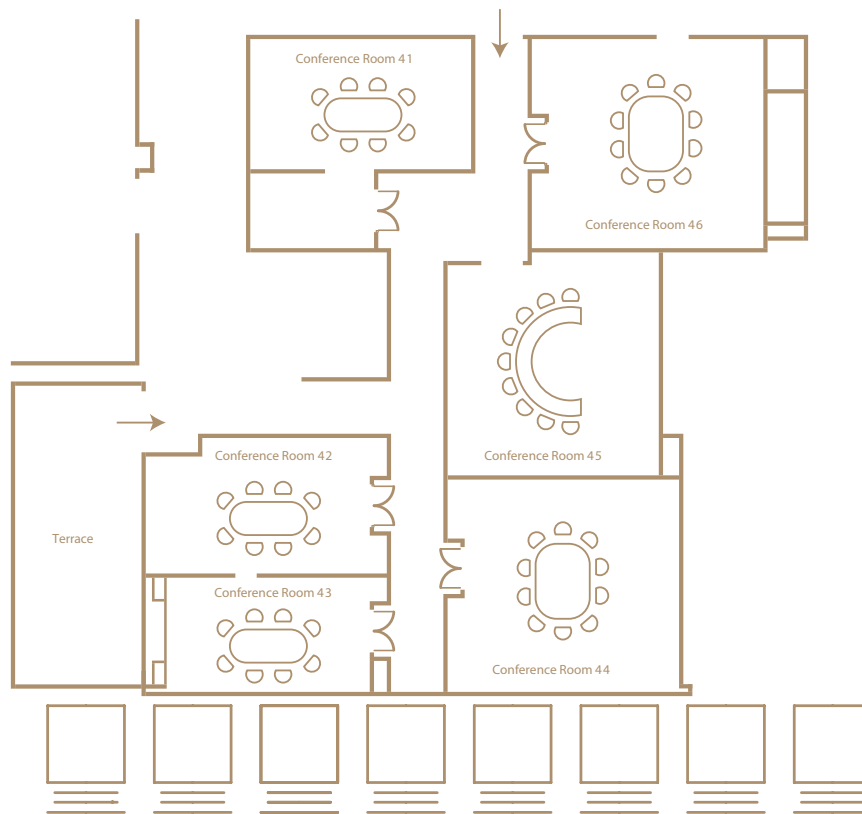

Level 1 - Conference Centre

Type of room / level	Size m2	Length	Width	Meeting	U-shape	Theatre	Classroom	Dinner	Cocktail
Auditorium	3000					1200			
Ballroom	2183	59	37			2000	1450	1500	2000
Ballroom Section 1	703	19	37			670	500	480	670
Ballroom Section 2	740	20	37			670	500	490	670
Ballroom Section 3	740	20	37			670	500	490	670
Conference Centre									
Conference Room 1					12				
Conference Room 2					12				
Conference Room 3+Lounge					20				
Conference Room 4				14					
Conference Room 5					12 hollow square				
Conference Room 6					17				
Conference Room 7				14					
Meeting Room 1/divis. in 2	153	17	9			140	100	100	150

Business Centre and Level 3 - Island Centre

Type of room / level	Size m2	Length	Width	Meeting	U-shape	Theatre	Classroom	Dinner	Cocktail
Conference Room 51					16 hollow square				
Conference Room 52					18 hollow square				
Conference Room 53					18 hollow square				
Conference Room 54				14					
Conference Room 55				6					
3 Office Suites/2 persons each									

Type of room / level	Size m2	Length	Width	Meeting	U-shape	Theatre	Classroom	Dinner	Cocktail
Meeting Room 31/divis. in 2	150					140	100	100	150
Conference Room 31				22					
Conference Room 32				22					

Level 4 - Emirates Centre

Type of room / level	Size m2	Length	Width	Meeting	U-shape	Theatre	Classroom	Dinner	Cocktail
Conference Room 41				16					
Conference Room 42				16					
Conference Room 43				16					
Conference Room 44					20				
Conference Room 45					17				
Conference Room 46					20				
Meeting Room 41	150	15	10			140	100	100	150
Meeting Room 42	90	10	9			80	60	70	90